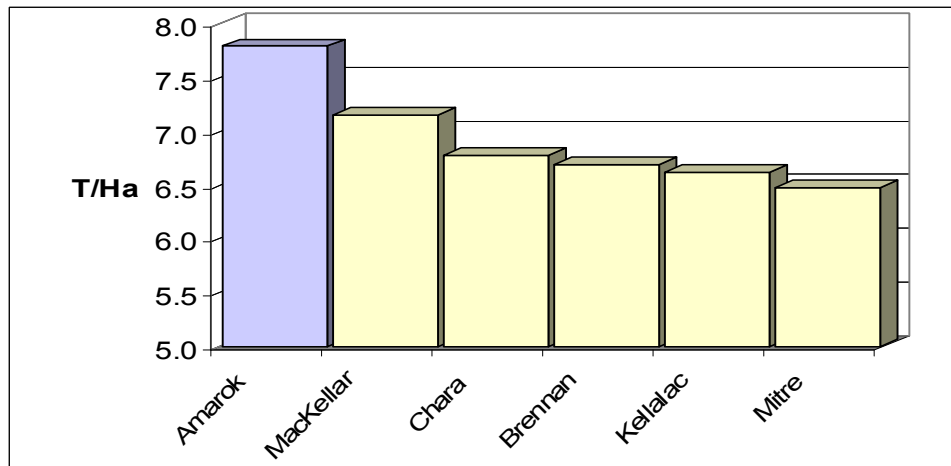

- Very high yields
- Resistant to stripe rust, stem and leaf rust
- Ideal for early winter sowings
- Short straw with excellent standing power

AMAROK is a winter wheat, well suited to the longer growing season areas in Victoria and South Australia. GrainSearch shareholders first sowed **AMAROK** in 2004 on over 5000 Acres; in 2005 the area sown increased to 10,000 Acres. From over ten different sites and from five years of trials in Victoria, **AMAROK** has produced 8% higher yields than Mackellar and 18% higher yields than Kellalac.

Average of GrainSearch Wheat Trials 2000 - 2005

For further information please contact David Watson:

Tel: 03 5265-1039
Mob: 0408 536 196

Fax: 03 5265-1046

david@agviservices.com